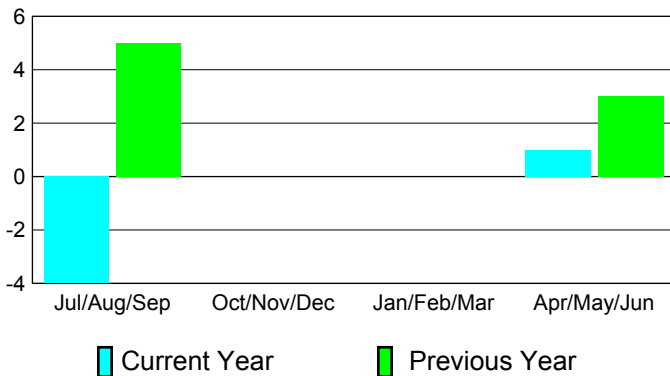

2010-2011 GMT Reports for District (or Undistricted) **District 324A4 INDIA**

GMT: **M NAGARAJAN**

Location: **INDIA**

GMT CA: **6**

CLUBS

Club Results
2010-2011

Clubs
2009-2010

Month	New Club Goal	Actual New Clubs	Actual Dropped Clubs	Gain/Loss of Clubs	Gain/Loss of Clubs
Jul/Aug/Sep	2	2	-6	-4	5
Oct/Nov/Dec	0	0	0	0	0
Jan/Feb/Mar	0	0	0	0	0
Apr/May/June	0	4	-3	1	3
Totals	2	6	-9	-3	8

Club Results 2010-2011

Goal, New, Dropped, Gain/Loss

Comparison of Club Gain/Loss

Current Year Compared to the Previous Year

YTD Status Quo Clubs 2010-2011

Status Quo Clubs Compared to Status Quo Members

MEMBERSHIP