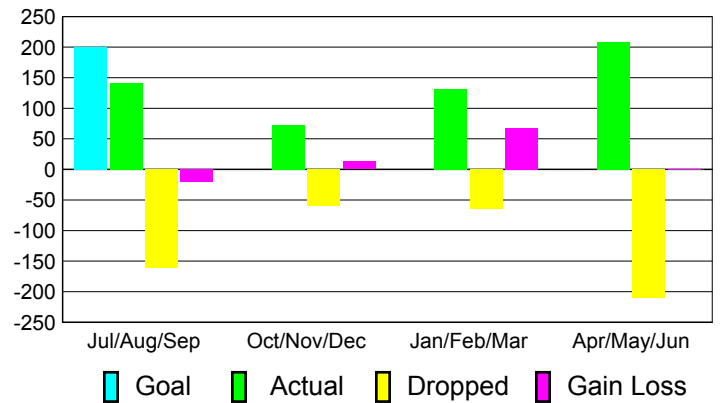

Membership Results 2010-2011

Goal, New, Dropped, Gain/Loss

Comparison of Membership Gain/Loss

Current Year Compared to the Previous Year