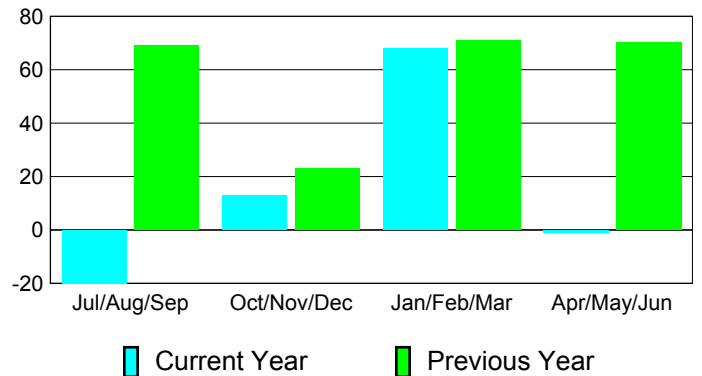

Membership Results
2010-2011

Membership
2009-2010

Month	Net Memb Goal	Actual New Memb	Actual Dropped Memb	Gain/Loss of Memb	Gain/Loss of Memb
Jul/Aug/Sep	200	141	-161	-20	69
Oct/Nov/Dec	0	72	-59	13	23
Jan/Feb/Mar	0	132	-64	68	71
Apr/May/June	0	209	-210	-1	70
Totals	200	554	-494	60	233

Membership Results 2010-2011

Goal, New, Dropped, Gain/Loss

Comparison of Membership Gain/Loss

Current Year Compared to the Previous Year

Gender Comparison 2010-2011

Jul/Aug/Sep

Oct/Nov/Dec

Jan/Feb/Mar

Apr/May/June

Male

Female