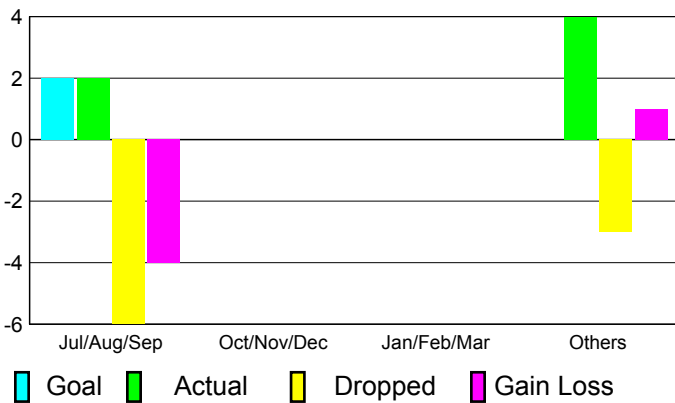

2010-2011 GMT Reports for District (or Undistricted) **District 324A4 INDIA**

GMT: **M NAGARAJAN**

Location: **INDIA**

GMT CA: **6**

CLUBS

Club Results
2010-2011

Clubs
2009-2010

Month	New Club Goal	Actual New Clubs	Actual Dropped Clubs	Gain/Loss of Clubs	Gain/Loss of Clubs
Jul/Aug/Sep	2	2	-6	-4	5
Oct/Nov/Dec	0	0	0	0	0
Jan/Feb/Mar	0	0	0	0	0
Apr/May/June	0	4	-3	1	3
Totals	2	6	-9	-3	8

Club Results 2010-2011

Goal, New, Dropped, Gain/Loss

Comparison of Club Gain/Loss

Current Year Compared to the Previous Year

YTD Status Quo Clubs 2010-2011

Status Quo Clubs Compared to Status Quo Members

MEMBERSHIP